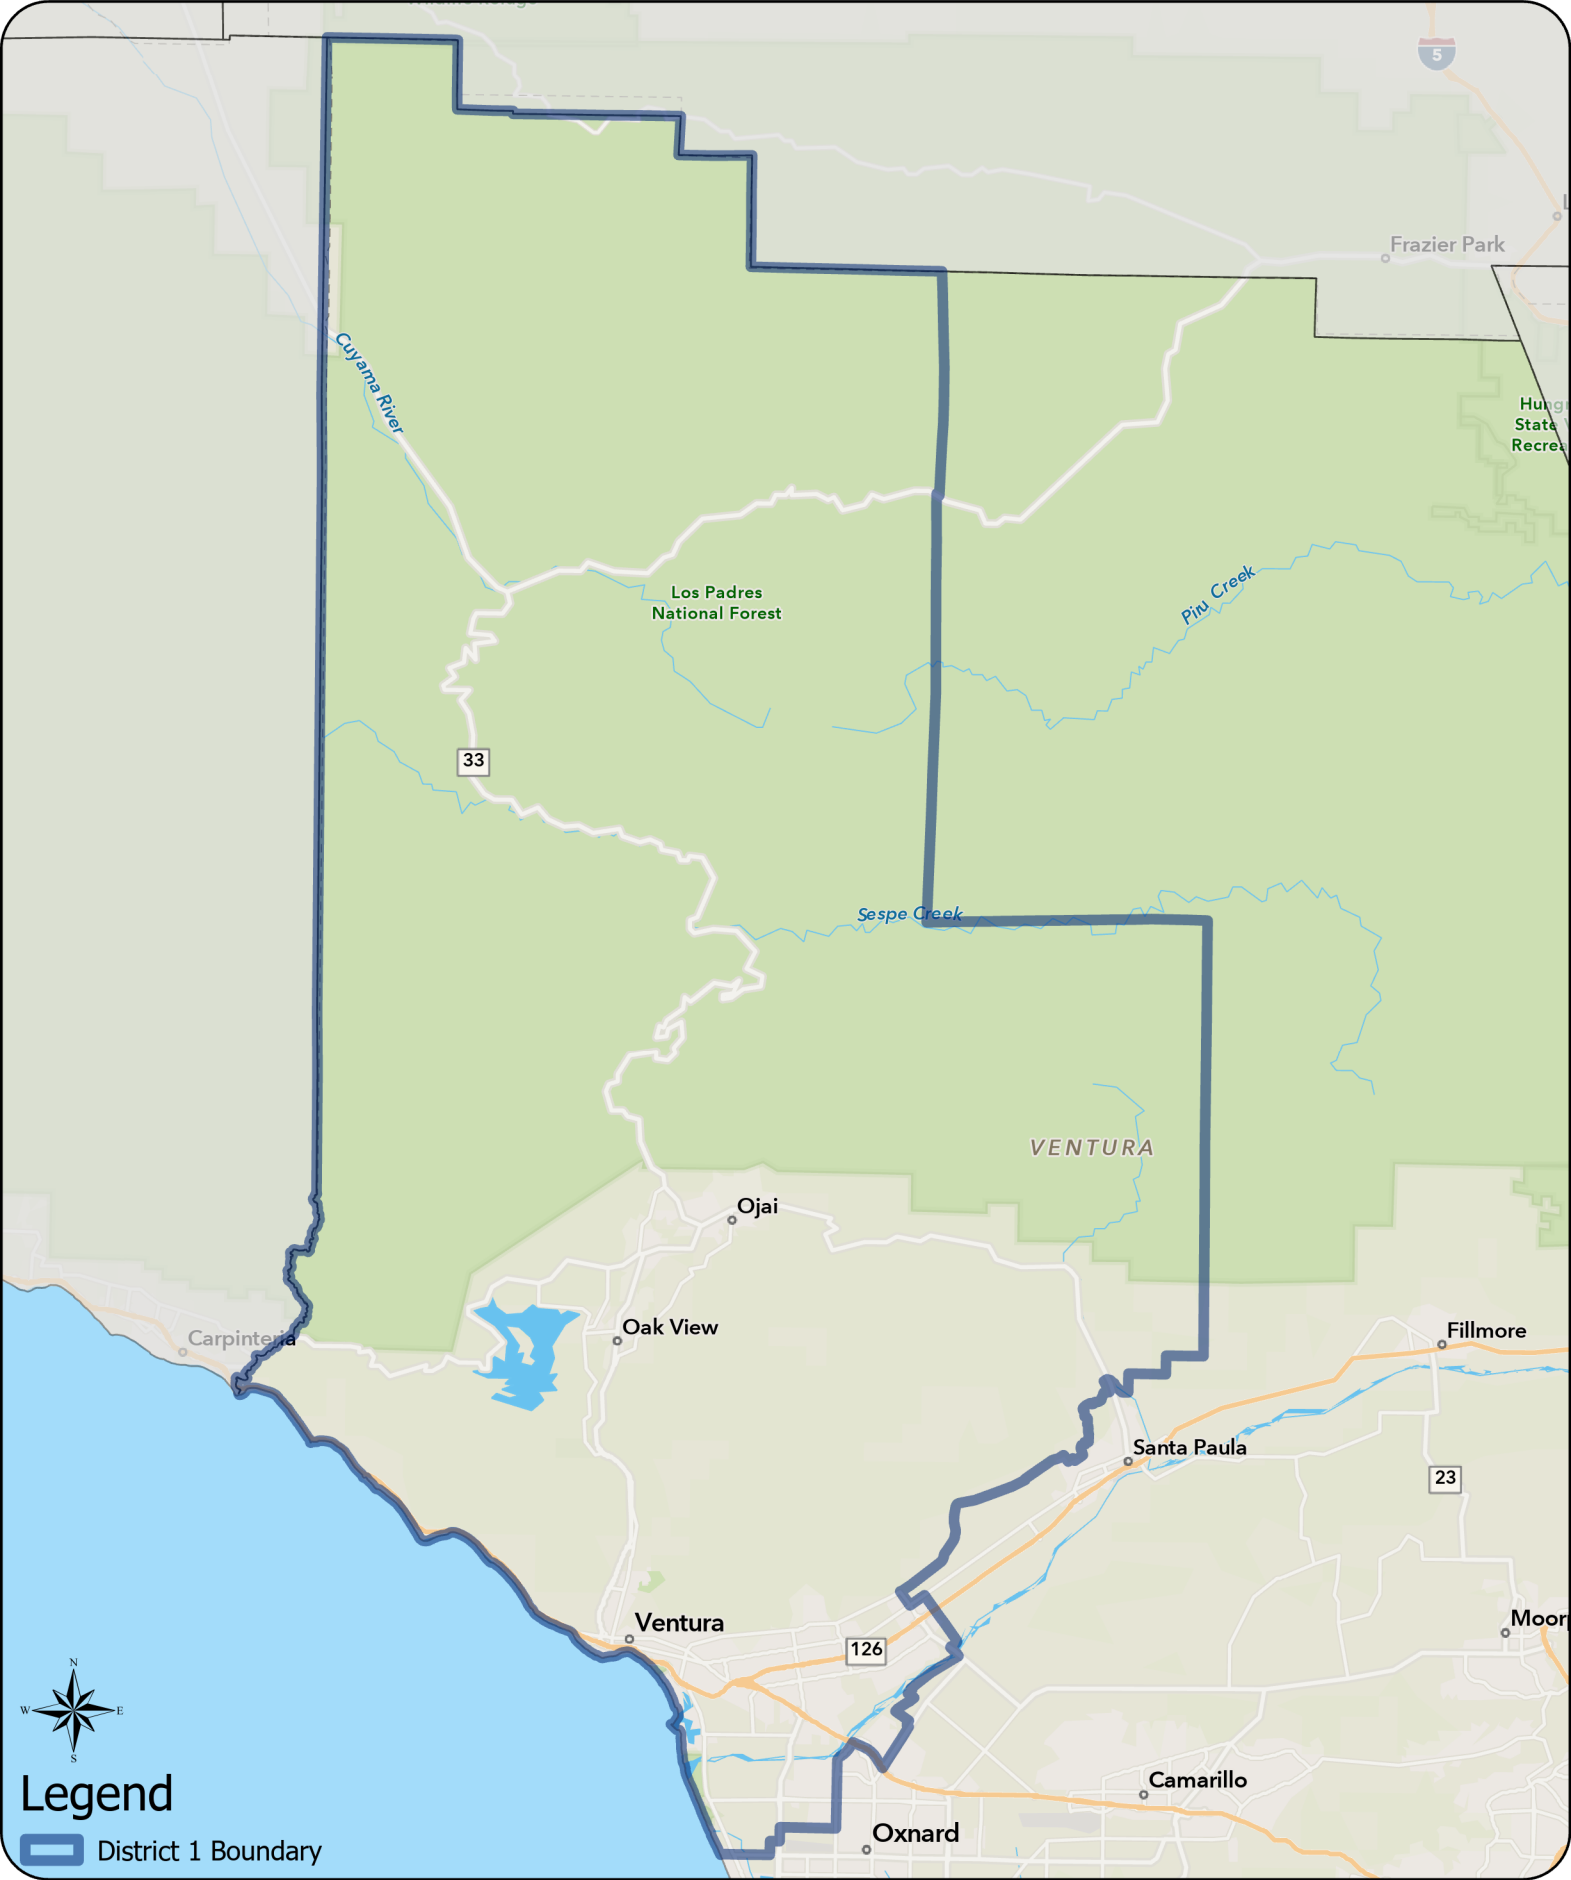

# 2021 Supervisorial District #1

COUNTY of VENTURA

## Legend

 District 1 Boundary